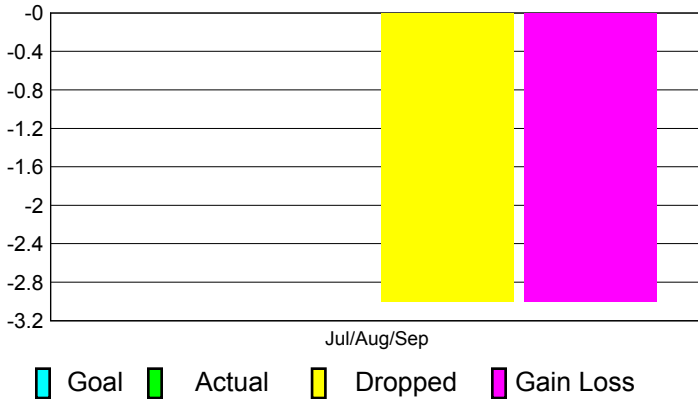

2012-2013 GMT Reports for District (or Undistricted) **District 35 N FLORIDA**

GMT: **CARL HARRELL**

Location: **FLORIDA**

GMT CA: **1**

CLUBS

Club Results
2012-2013

Clubs
2011-2012

Month	New Club Goal	Actual New Clubs	Actual Dropped Clubs	Gain/Loss of Clubs	Gain/Loss of Clubs
Jul/Aug/Sep		0	-3	-3	2
Totals		0	-3	-3	2

Club Results 2012-2013

Goal, New, Dropped, Gain/Loss

Comparison of Club Gain/Loss

Current Year Compared to the Previous Year

YTD Status Quo Clubs 2012-2013

Status Quo Clubs Compared to Status Quo Members

MEMBERSHIP