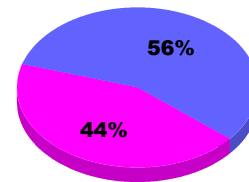

YTD Status Quo Clubs 2012-2013

Status Quo Clubs Compared to Status Quo Members

Legend: Status Quo Clubs (Cyan), Total Status Quo Members (Green)

MEMBERSHIP

Membership Results
2012-2013

Membership
2011-2012

Month	Net Memb Goal	Actual New Memb	Actual Dropped Memb	Gain/Loss of Memb	Gain/Loss of Memb
Jul/Aug/Sep		0	-2	-2	0
Totals		0	-2	-2	0

Membership Results 2012-2013

Goal, New, Dropped, Gain/Loss

Legend: Goal (Cyan), Actual (Green), Dropped (Yellow), Gain Loss (Magenta)

Comparison of Membership Gain/Loss

Current Year Compared to the Previous Year

Legend: Current Year (Cyan), Previous Year (Green)

Gender Comparison 2012-2013

Jul/Aug/Sep

Legend: Male (Blue), Female (Magenta)