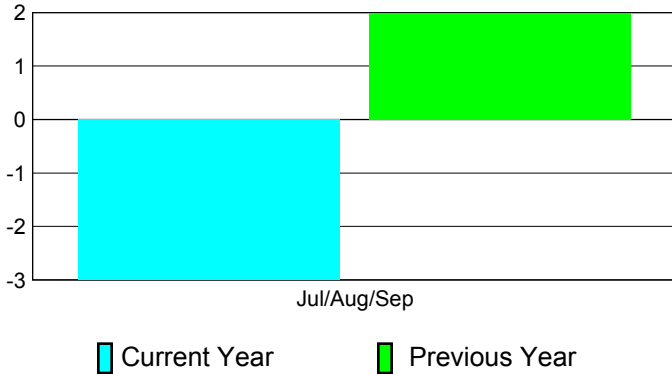

Club Results 2012-2013

Goal, New, Dropped, Gain/Loss

Comparison of Club Gain/Loss

Current Year Compared to the Previous Year

YTD Status Quo Clubs 2012-2013

Status Quo Clubs Compared to Status Quo Members

MEMBERSHIP