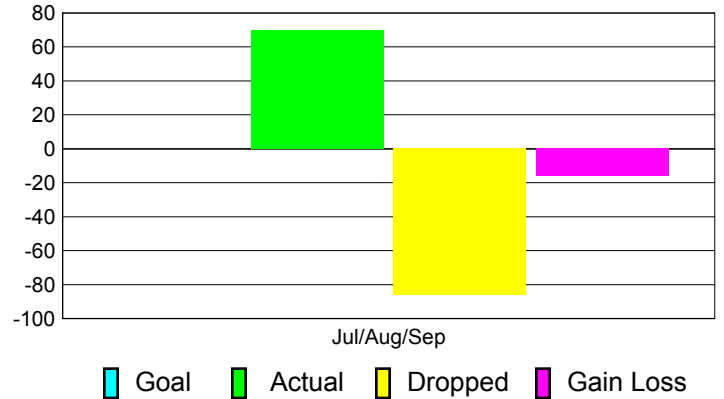

Membership Results 2012-2013

Goal, New, Dropped, Gain/Loss