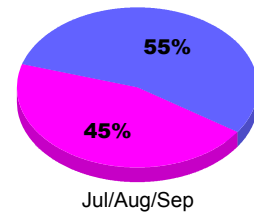

Membership Results
2012-2013

Membership
2011-2012

Month	Net Memb Goal	Actual New Memb	Actual Dropped Memb	Gain/Loss of Memb	Gain/Loss of Memb
Jul/Aug/Sep		70	-86	-16	106
Totals		70	-86	-16	106

Membership Results 2012-2013

Goal, New, Dropped, Gain/Loss

Comparison of Membership Gain/Loss

Current Year Compared to the Previous Year

Gender Comparison 2012-2013

Male Female

2012-2013 GMT Reports for District (or Undistricted) **District 35 N BAHAMAS**

GMT: **CARL HARRELL**

Location: **BAHAMAS**

GMT CA: **1**

CLUBS

Club Results
2012-2013

Clubs
2011-2012

Month	New Club Goal	Actual New Clubs	Actual Dropped Clubs	Gain/Loss of Clubs	Gain/Loss of Clubs
Jul/Aug/Sep		0	0	0	0
Totals		0	0	0	0