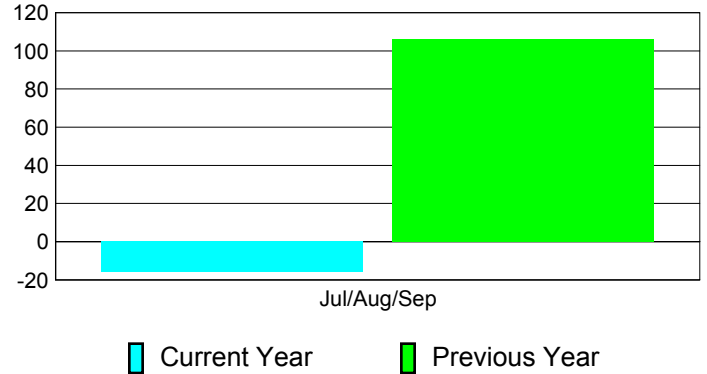

Comparison of Membership Gain/Loss

Current Year Compared to the Previous Year